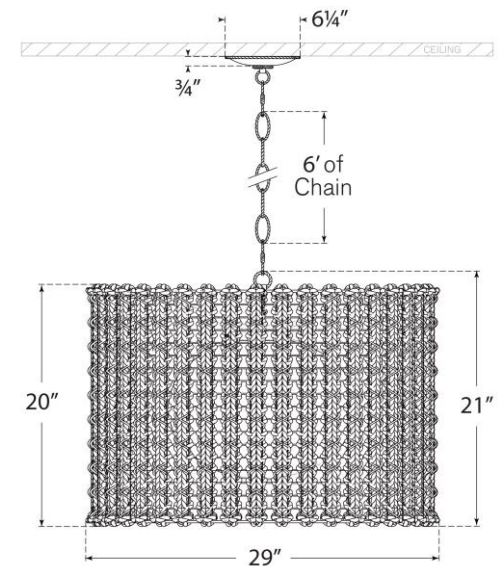

TEAR SHEET

Catania 30" Braided Hanging Shade

Item # FW 5030PN/WG-CR

Designer: Fisher Weisman

Height: 21"

Width: 29"

Canopy: 6.25" Round

Finishes: AB, BZ, PN

Glass Options: WG

Socket: E26 Keyless

Wattage: 15 LED A19

Weight: 24 Pounds

Top View

Front View