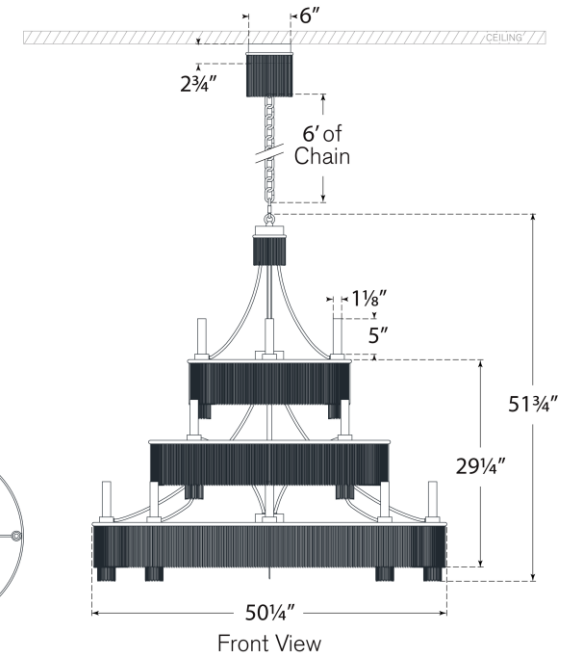

TEAR SHEET

Sutton 50" Three Tier Chandelier

Item # FW 5205BZ

Designer: Fisher Weisman

Height: 51.75"

Width: 50.25"

Canopy: 6" Round

Finishes: AB, BZ, PN

Socket: 16 - E12 Candelabra

Wattage: 16 - 6.5 LED B11

Weight: 102 Pounds

Top View

Front View