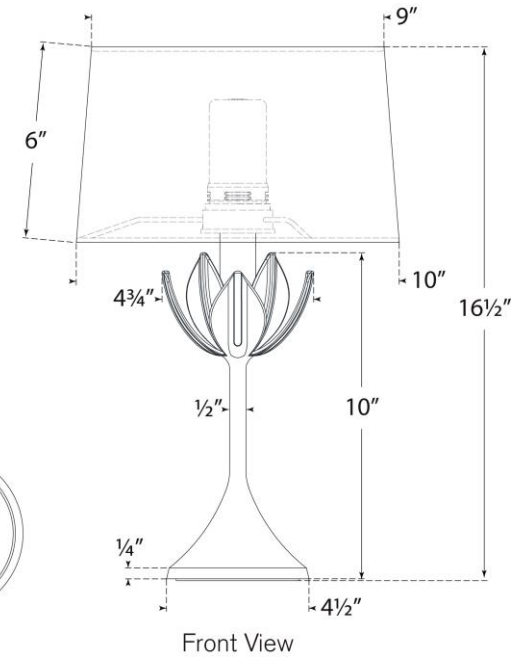

TEAR SHEET

Alberto 17" Cordless Accent Lamp

Item # JN 3000PW-L-CL

Designer: Julie Neill

Height: 16.75"

Width: 10.5"

Base: 4.5" Round

Finishes: ABL, AGL, PW

Shade Treatments: L

Shade Details: 9" x 10" x 6"

Lightsource: Rechargeable LED w/ Touch Dimmer

Wattage: 1.7w (60 - 250lm)

Weight: 4 Pounds

Note: Rechargeable LED Lightsource and Charging Cable Included

Top View

Front View