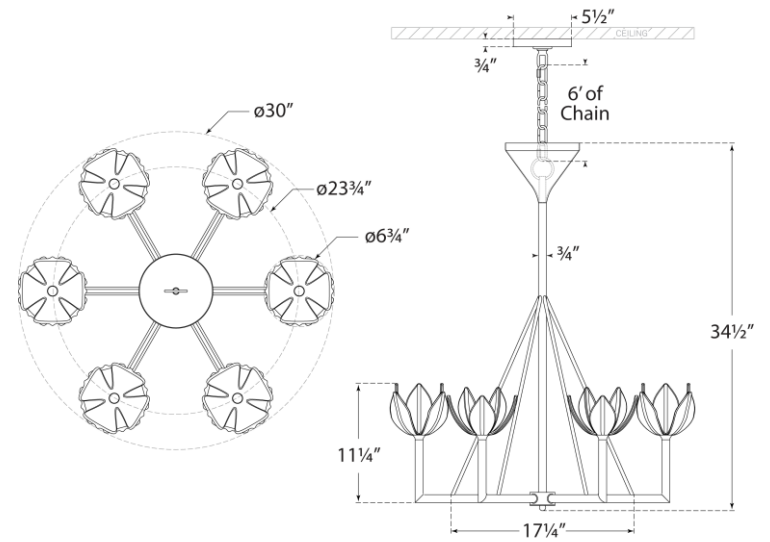

TEAR SHEET

Alberto Small Single Tier Chandelier

Item # JN 5003ABL

Designer: Julie Neill

Height: 34.5"

Width: 30"

Canopy: 5.5" Round

Finishes: AB, ABL, AGL, BSL, PW

Socket: 6 - E12 Candelabra

Wattage: 6 - 60 G16.5

Weight: 19 Pounds

Top View

Front View