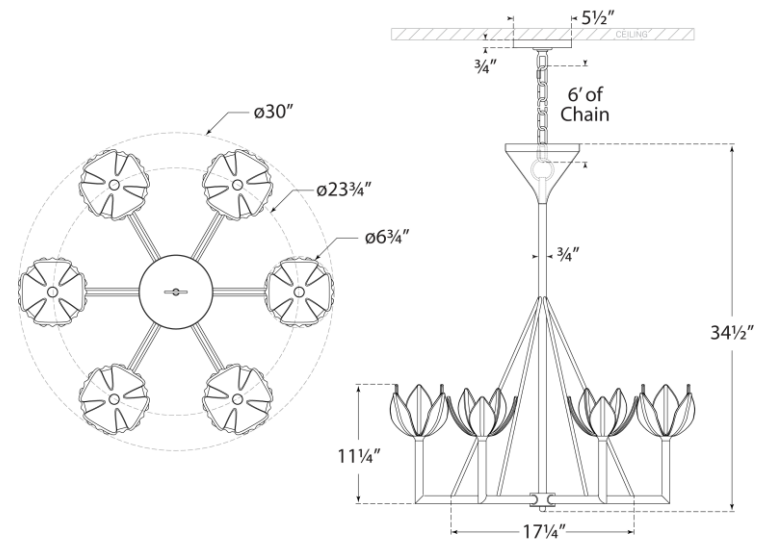

TEAR SHEET

Alberto Small Single Tier Chandelier

Item # JN 5003PW

Designer: Julie Neill

Height: 34.5"

Width: 30"

Canopy: 5.5" Round

Finishes: AB, ABL, AGL, BSL, PW

Socket: 6 - E12 Candelabra

Wattage: 6 - 60 G16.5

Weight: 19 Pounds

Top View

Front View