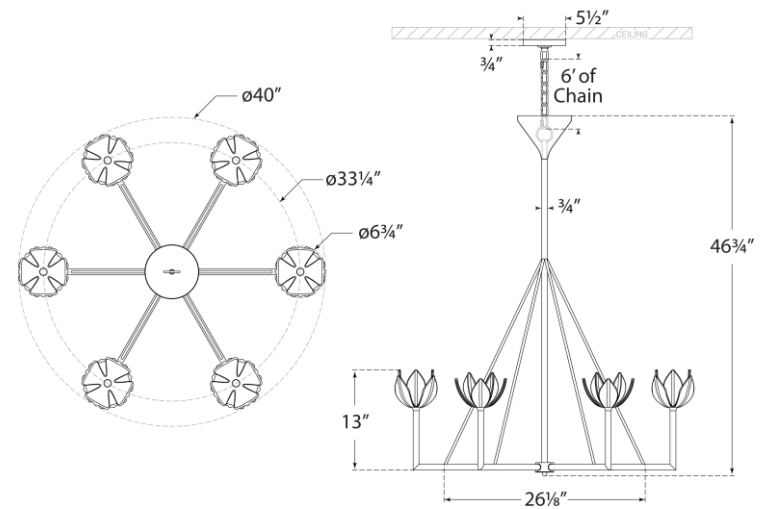

TEAR SHEET

Alberto Large Single Tier Chandelier

Item # JN 5004ABL

Designer: Julie Neill

Height: 46.75"

Width: 40"

Canopy: 5.5" Round

Finishes: AB, ABL, AGL, BSL, PW

Socket: 6 - E12 Candelabra

Wattage: 6 - 60 G16.5

Weight: 22 Pounds

Top View

Front View