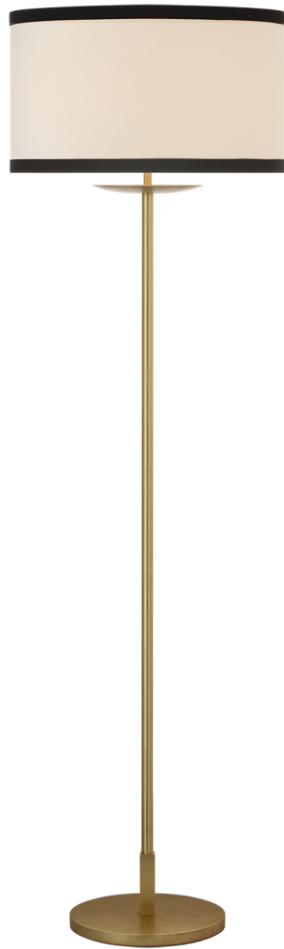

TEAR SHEET

Walker 58" Cordless Floor Lamp

Item # KS 1069G-L/BL-CL

Designer: kate spade new york

Height: 58"

Width: 17"

Base: 10" Round

Finishes: BSL, G, LC

Shade Treatments: L, NL

Shade Details: 17" x 17" x 10"

Lightsource: Rechargeable LED w/ Touch Dimmer

Wattage: 4.6w (200 - 750lm)

Weight: 20 Pounds

Note: Rechargeable LED Lightsource and Charging Cable Included