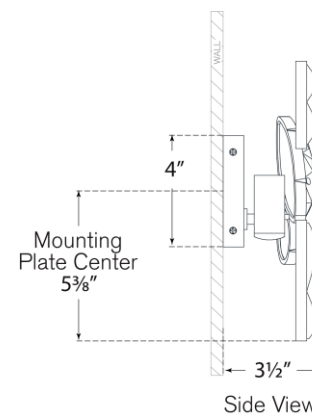

TEAR SHEET

Lloyd Small Jeweled Sconce

Item # KS 2015SB-CG

Designer: kate spade new york

Height: 10"

Width: 6"

Extension: 3.5"

Backplate: 4" Square

Finishes: PN, SB

Shade Treatments: CG, ALB

Socket: E12 Candelabra

Wattage: 40 B11

Weight: 5 Pounds

Note: Requires Smaller Outlet Box

Top View

Side View

Front View