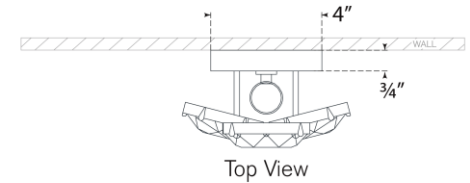

TEAR SHEET

Lloyd Small Jeweled Sconce

Item # KS 2015SB-CG

Designer: kate spade new york

Height: 10"

Width: 6"

Extension: 3.5"

Backplate: 4" Square

Finishes: PN, SB

Shade Treatments: CG, ALB

Socket: E12 Candelabra

Wattage: 40 B11

Weight: 5 Pounds

Note: Requires Smaller Outlet Box

Top View

Side View