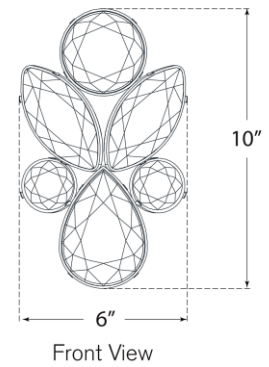

TEAR SHEET

Lloyd Small Jeweled Sconce

Item # KS 2015SB-CG

Designer: kate spade new york

Height: 10"

Width: 6"

Extension: 3.5"

Backplate: 4" Square

Finishes: PN, SB

Shade Treatments: CG, ALB

Socket: E12 Candelabra

Wattage: 40 B11

Weight: 5 Pounds

Note: Requires Smaller Outlet Box

Top View

Side View

Front View