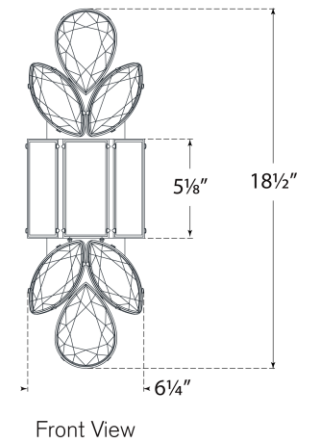

TEAR SHEET

Lloyd Large Jeweled Sconce

Item # KS 2017SB-CG

Designer: kate spade new york

Height: 18.5"

Width: 6.25"

Extension: 4"

Backplate: 4" x 12.25" Rectangle

Finishes: PN, SB

Shade Treatments: CG, ALB

Socket: 2 - E12 Candelabra

Wattage: 2 - 40 B11

Weight: 8 Pounds

Note: Requires Smaller Outlet Box

Top View

Side View

Front View