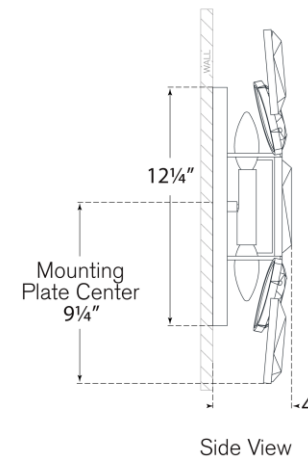

TEAR SHEET

Lloyd Large Jeweled Sconce

Item # KS 2017SB-CG

Designer: kate spade new york

Height: 18.5"

Width: 6.25"

Extension: 4"

Backplate: 4" x 12.25" Rectangle

Finishes: PN, SB

Shade Treatments: CG, ALB

Socket: 2 - E12 Candelabra

Wattage: 2 - 40 B11

Weight: 8 Pounds

Note: Requires Smaller Outlet Box

Top View

Side View

Front View