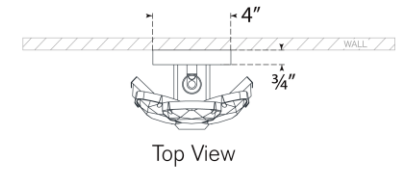

TEAR SHEET

Lloyd Large Jeweled Sconce

Item # KS 2017SB-CG

Designer: kate spade new york

Height: 18.5"

Width: 6.25"

Extension: 4"

Backplate: 4" x 12.25" Rectangle

Finishes: PN, SB

Shade Treatments: CG, ALB

Socket: 2 - E12 Candelabra

Wattage: 2 - 40 B11

Weight: 8 Pounds

Note: Requires Smaller Outlet Box

Top View

Side View