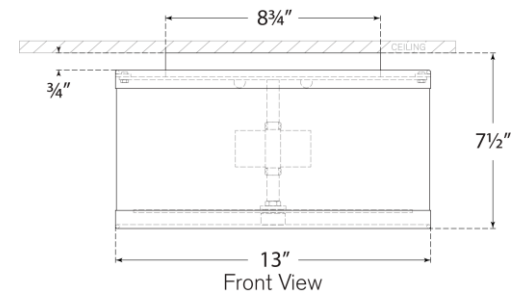

TEAR SHEET

Walker Small Flush Mount

Item # KS 4070G-L/BL

Designer: kate spade new york

Height: 7.5"

Width: 13"

Canopy: 8.75" Round

Finishes: BSL, G, LC

Shade Treatments: L, L/BL, NL

Socket: 2 - E26 Keyless

Wattage: 2 - 60 A19

Weight: 4 Pounds

Front View

Bottom View