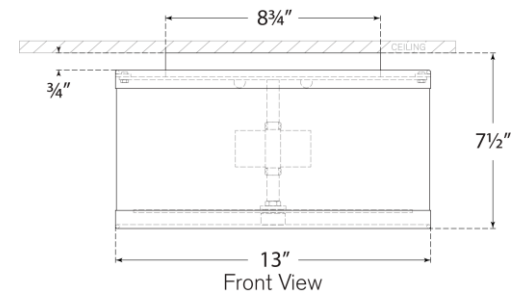

TEAR SHEET

Walker Small Flush Mount

Item # KS 4070LC-NL

Designer: kate spade new york

Height: 7.5"

Width: 13"

Canopy: 8.75" Round

Finishes: BSL, G, LC

Shade Treatments: L, L/BL, NL

Socket: 2 - E26 Keyless

Wattage: 2 - 60 A19

Weight: 4 Pounds

Front View

Bottom View