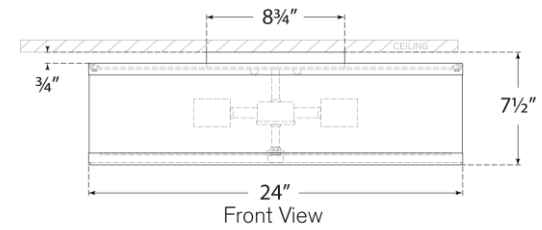

TEAR SHEET

Walker Large Flush Mount

Item # KS 4072G-L/BL

Designer: kate spade new york

Height: 7.5"

Width: 24"

Canopy: 8.75" Round

Finishes: BSL, G, LC

Shade Treatments: L, L/BL, NL

Socket: 4 - E26 Keyless

Wattage: 4 - 40 A19

Weight: 9 Pounds

Front View

Bottom View