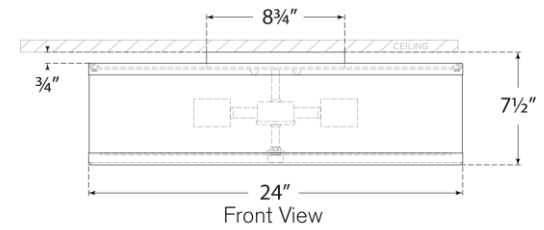

TEAR SHEET

Walker Large Flush Mount

Item # KS 4072LC-NL

Designer: kate spade new york

Height: 7.5"

Width: 24"

Canopy: 8.75" Round

Finishes: BSL, G, LC

Shade Treatments: L, L/BL, NL

Socket: 4 - E26 Keyless

Wattage: 4 - 40 A19

Weight: 9 Pounds

Bottom View