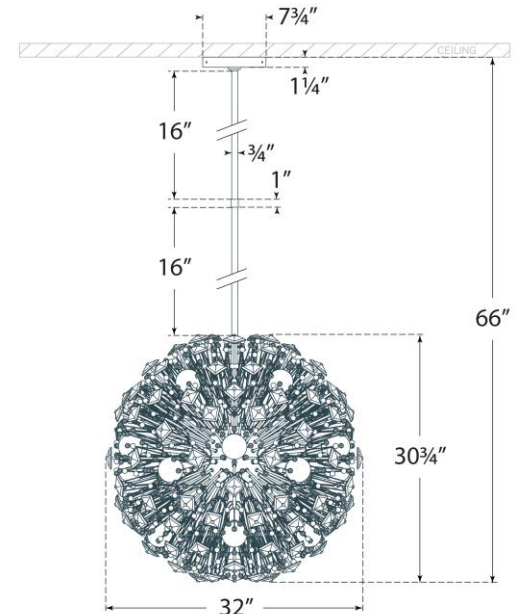

TEAR SHEET

Dickinson Large Chandelier

Item # KS 5006SB-CG

Designer: kate spade new york

O/A Height: 66"

Fixture Height: 30.75"

Min. Custom Height: 45"

Width: 32"

Canopy: 7.75" Round

Finishes: PN, SB

Trim Options: CG

Socket: 21 - E12 Candelabra

Wattage: 21 - 60 G16.5

Weight: 67 Pounds

30° Max

Top View

Front View