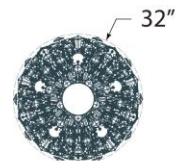

TEAR SHEET

Dickinson Large Chandelier

Item # KS 5006SB-CG

Designer: kate spade new york

O/A Height: 66"

Fixture Height: 30.75"

Min. Custom Height: 45"

Width: 32"

Canopy: 7.75" Round

Finishes: PN, SB

Trim Options: CG

Socket: 21 - E12 Candelabra

Wattage: 21 - 60 G16.5

Weight: 67 Pounds

30° Max

Top View