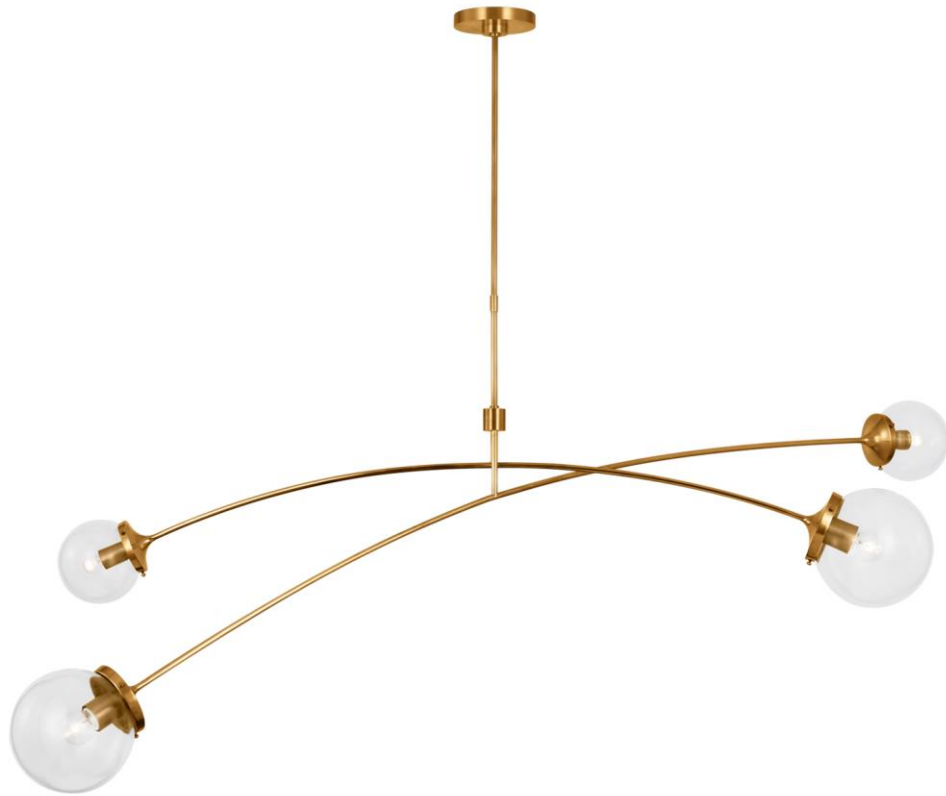

TEAR SHEET

Prescott 62" Linear Chandelier

Item # KS 5406SB-CG

Designer: kate spade new york

O/A Height: 63.75"

Fixture Height: 23.25"

Min. Custom Height: 26.75"

Width: 16.5" x 63"

Canopy: 5" Round

Finishes: BZ, PN, SB

Glass Options: CG, WG

Socket: 2 - E12 Candelabra, 2 - E26 Keyless

Wattage: 4 - 5.5 LED G16.5

Weight: 10 Pounds

Note: Custom Height Available