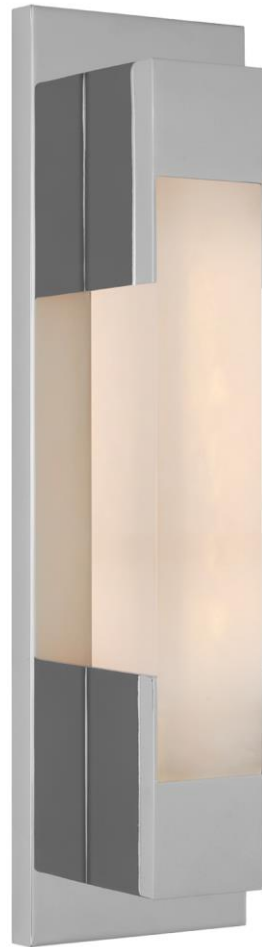

TEAR SHEET

Covet 16" Bracketed Bath Light

Item # KW 2120PN-ALB

Designer: Kelly Wearstler

Height: 16.25"

Width: 4.5"

Extension: 2.75"

Backplate: 4.5" x 16.25" Rectangle

Finishes: AB, BZ, PN

Shade Treatments: ALB

Lightsource: Dedicated LED

Wattage: 12w (1400lm)

Weight: 7 Pounds

Note: Alabaster is a Natural Stone | Variations in Color and Texture are Expected