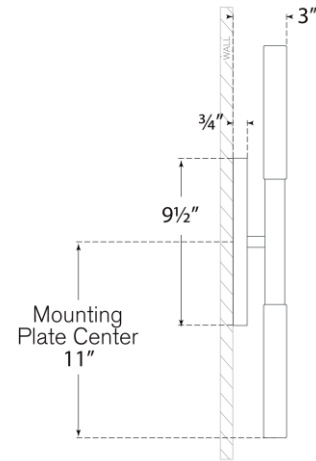

TEAR SHEET

Rousseau Medium Vanity Sconce

Item # KW 2282AB-EC

Designer: Kelly Wearstler

Height: 22"

Width: 4.25"

Extension: 3"

Backplate: 4.25" x 9.5" Oval

Finishes: AB, BZ, PN

Glass Options: CG, EC, ECG, SG

Lightsource: Dedicated LED

Wattage: 9w (1000lm)

Weight: 6 Pounds

Top View

Side View

Front View