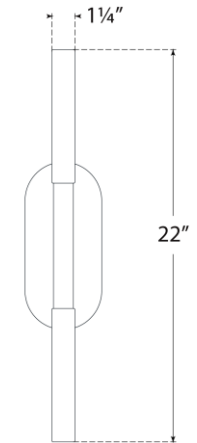

TEAR SHEET

Rousseau Medium Vanity Sconce

Item # KW 2282AB-EC

Designer: Kelly Wearstler

Height: 22"

Width: 4.25"

Extension: 3"

Backplate: 4.25" x 9.5" Oval

Finishes: AB, BZ, PN

Glass Options: CG, EC, ECG, SG

Lightsource: Dedicated LED

Wattage: 9w (1000lm)

Weight: 6 Pounds

Top View

Side View

Front View