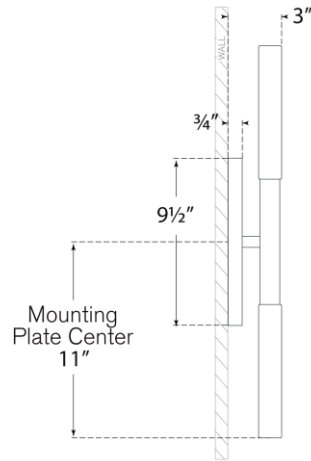

TEAR SHEET

Rousseau Medium Vanity Sconce

Item # KW 2282AB-SG

Designer: Kelly Wearstler

Height: 22"

Width: 4.25"

Extension: 3"

Backplate: 4.25" x 9.5" Oval

Finishes: AB, BZ, PN

Glass Options: CG, EC, ECG, SG

Lightsource: Dedicated LED

Wattage: 9w (1000lm)

Weight: 6 Pounds

Top View

Side View

Front View