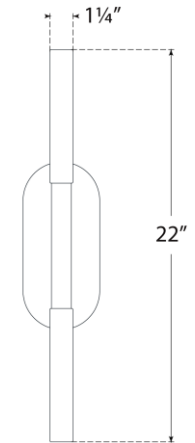

TEAR SHEET

Rousseau Medium Vanity Sconce

Item # KW 2282AB-SG

Designer: Kelly Wearstler

Height: 22"

Width: 4.25"

Extension: 3"

Backplate: 4.25" x 9.5" Oval

Finishes: AB, BZ, PN

Glass Options: CG, EC, ECG, SG

Lightsource: Dedicated LED

Wattage: 9w (1000lm)

Weight: 6 Pounds

Top View

Side View

Front View