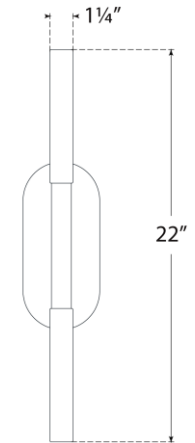

TEAR SHEET

Rousseau Medium Vanity Sconce

Item # KW 2282BZ-EC

Designer: Kelly Wearstler

Height: 22"

Width: 4.25"

Extension: 3"

Backplate: 4.25" x 9.5" Oval

Finishes: AB, BZ, PN

Glass Options: CG, EC, ECG, SG

Lightsource: Dedicated LED

Wattage: 9w (1000lm)

Weight: 6 Pounds

Top View

Side View

Front View