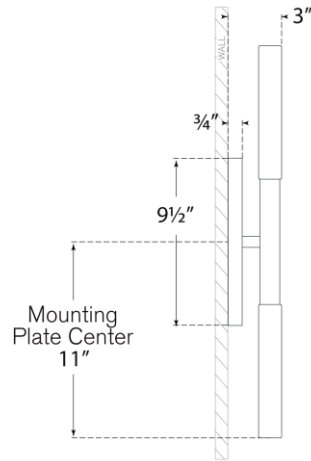

TEAR SHEET

Rousseau Medium Vanity Sconce

Item # KW 2282BZ-EC

Designer: Kelly Wearstler

Height: 22"

Width: 4.25"

Extension: 3"

Backplate: 4.25" x 9.5" Oval

Finishes: AB, BZ, PN

Glass Options: CG, EC, ECG, SG

Lightsource: Dedicated LED

Wattage: 9w (1000lm)

Weight: 6 Pounds

Top View

Side View

Front View