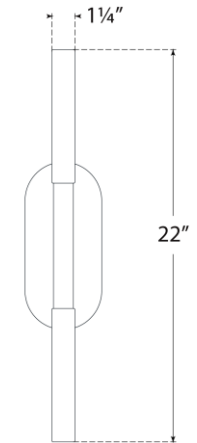

TEAR SHEET

Rousseau Medium Vanity Sconce

Item # KW 2282BZ-SG

Designer: Kelly Wearstler

Height: 22"

Width: 4.25"

Extension: 3"

Backplate: 4.25" x 9.5" Oval

Finishes: AB, BZ, PN

Glass Options: CG, EC, ECG, SG

Lightsource: Dedicated LED

Wattage: 9w (1000lm)

Weight: 6 Pounds

Top View

Side View

Front View