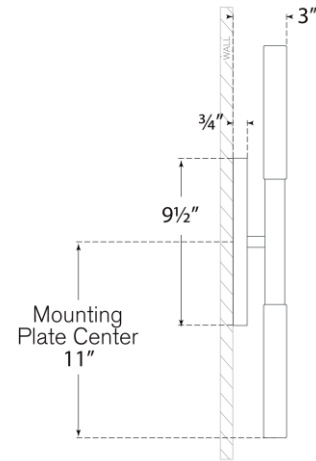

TEAR SHEET

Rousseau Medium Vanity Sconce

Item # KW 2282BZ-SG

Designer: Kelly Wearstler

Height: 22"

Width: 4.25"

Extension: 3"

Backplate: 4.25" x 9.5" Oval

Finishes: AB, BZ, PN

Glass Options: CG, EC, ECG, SG

Lightsource: Dedicated LED

Wattage: 9w (1000lm)

Weight: 6 Pounds

Top View

Side View

Front View