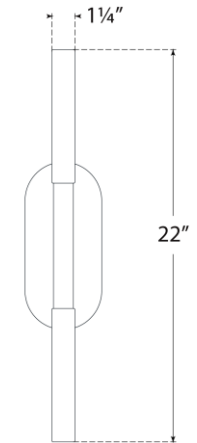

TEAR SHEET

Rousseau Medium Vanity Sconce

Item # KW 2282PN-EC

Designer: Kelly Wearstler

Height: 22"

Width: 4.25"

Extension: 3"

Backplate: 4.25" x 9.5" Oval

Finishes: AB, BZ, PN

Glass Options: CG, EC, ECG, SG

Lightsource: Dedicated LED

Wattage: 9w (1000lm)

Weight: 6 Pounds

Top View

Side View

Front View