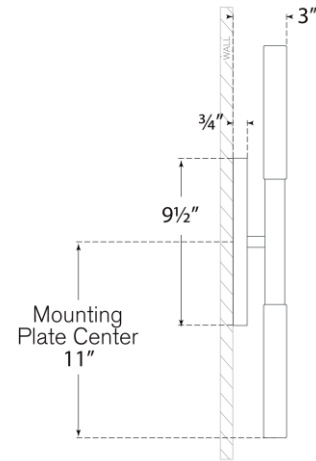

TEAR SHEET

Rousseau Medium Vanity Sconce

Item # KW 2282PN-EC

Designer: Kelly Wearstler

Height: 22"

Width: 4.25"

Extension: 3"

Backplate: 4.25" x 9.5" Oval

Finishes: AB, BZ, PN

Glass Options: CG, EC, ECG, SG

Lightsource: Dedicated LED

Wattage: 9w (1000lm)

Weight: 6 Pounds

Top View

Side View

Front View