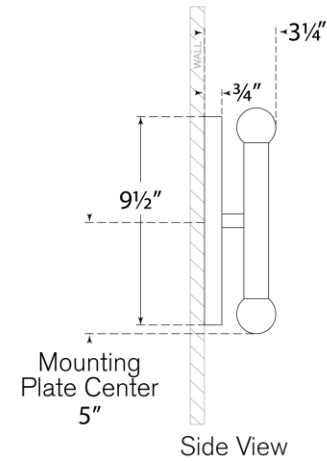

TEAR SHEET

Rousseau Medium Vanity Sconce

Item # KW 2282PN-ECG

Designer: Kelly Wearstler

Height: 10.25"

Width: 4.25"

Extension: 3.25"

Backplate: 4.25" x 9.5" Oval

Finishes: AB, BZ, PN

Glass Options: CG, EC, ECG, SG

Lightsource: Dedicated LED

Wattage: 9w (1000lm)

Weight: 4 Pounds

Top View

Side View

Front View