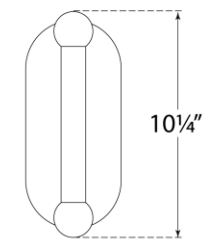

TEAR SHEET

Rousseau Medium Vanity Sconce

Item # KW 2282PN-ECG

Designer: Kelly Wearstler

Height: 10.25"

Width: 4.25"

Extension: 3.25"

Backplate: 4.25" x 9.5" Oval

Finishes: AB, BZ, PN

Glass Options: CG, EC, ECG, SG

Lightsource: Dedicated LED

Wattage: 9w (1000lm)

Weight: 4 Pounds

Top View

Side View

Front View