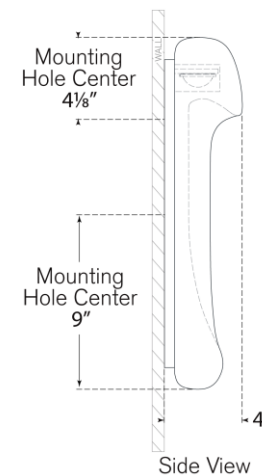

TEAR SHEET

Esculpa 18" Elongated Wall Light

Item # KW 2911ALB/BZ

Designer: Kelly Wearstler

Height: 18"

Width: 6"

Extension: 4"

Backplate: 4.25" x 15.75" Oval

Finishes: ALB/AB, ALB/BZ, ALB/PN

Lightsource: Dedicated LED

Wattage: 9w (1000lm)

Weight: 17 Pounds

Note: Alabaster is a Natural Stone | Variations in Color and Texture are Expected

Bottom View

Side View

Front View