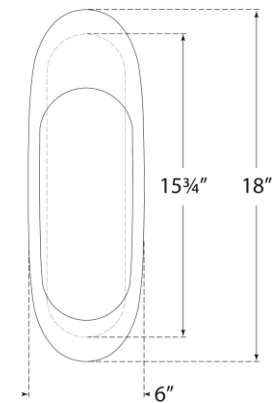

TEAR SHEET

Esculpa 18" Elongated Wall Light

Item # KW 2911ALB/BZ

Designer: Kelly Wearstler

Height: 18"

Width: 6"

Extension: 4"

Backplate: 4.25" x 15.75" Oval

Finishes: ALB/AB, ALB/BZ, ALB/PN

Lightsource: Dedicated LED

Wattage: 9w (1000lm)

Weight: 17 Pounds

Note: Alabaster is a Natural Stone | Variations in Color and Texture are Expected

Bottom View

Side View

Front View