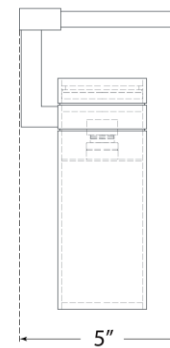

TEAR SHEET

Melange 9" Rechargeable Floating Disc Accent Lamp

Item # KW 3105AB-ALB

Designer: Kelly Wearstler

Height: 9.25"

Width: 5"

Base: 2.75" Round

Finishes: AB, BZ, PN

Trim Options: ALB

Lightsource: Dedicated LED w/ Touch Dimmer at Back of Body

Wattage: 3w (80 - 240lm)

Weight: 5 Pounds

Note: Battery Operated | Alabaster is a Natural Stone | Variations in Color and Texture are Expected

Top View

Side View

Front View