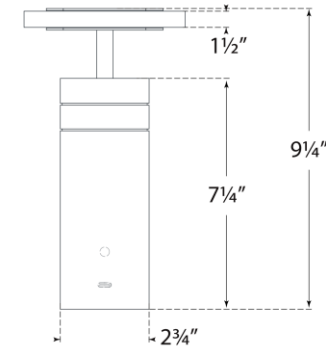

TEAR SHEET

Melange 9" Rechargeable Floating Disc Accent Lamp

Item # KW 3105AB-ALB

Designer: Kelly Wearstler

Height: 9.25"

Width: 5"

Base: 2.75" Round

Finishes: AB, BZ, PN

Trim Options: ALB

Lightsource: Dedicated LED w/ Touch Dimmer at Back of Body

Wattage: 3w (80 - 240lm)

Weight: 5 Pounds

Note: Battery Operated | Alabaster is a Natural Stone | Variations in Color and Texture are Expected

Top View

Side View

Front View