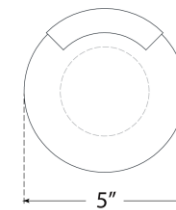

TEAR SHEET

Melange 9" Rechargeable Floating Disc Accent Lamp

Item # KW 3105AB-ALB

Designer: Kelly Wearstler

Height: 9.25"

Width: 5"

Base: 2.75" Round

Finishes: AB, BZ, PN

Trim Options: ALB

Lightsource: Dedicated LED w/ Touch Dimmer at Back of Body

Wattage: 3w (80 - 240lm)

Weight: 5 Pounds

Note: Battery Operated | Alabaster is a Natural Stone | Variations in Color and Texture are Expected

Top View

Side View

Front View