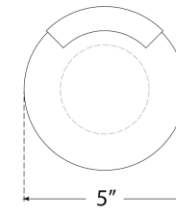

TEAR SHEET

Melange 9" Rechargeable Floating Disc Accent Lamp
Item # KW 3105BZ-ALB

Designer: Kelly Wearstler

Height: 9.25"

Width: 5"

Base: 2.75" Round

Finishes: AB, BZ, PN

Trim Options: ALB

Lightsource: Dedicated LED w/ Touch Dimmer at Back of Body

Wattage: 3w (80 - 240lm)

Weight: 5 Pounds

Note: Battery Operated | Alabaster is a Natural Stone | Variations in Color and Texture are Expected

Top View

Side View

Front View