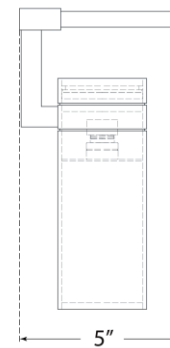

TEAR SHEET

Melange 9" Rechargeable Floating Disc Accent Lamp
Item # KW 3105BZ-ALB

Designer: Kelly Wearstler

Height: 9.25"

Width: 5"

Base: 2.75" Round

Finishes: AB, BZ, PN

Trim Options: ALB

Lightsource: Dedicated LED w/ Touch Dimmer at Back of Body

Wattage: 3w (80 - 240lm)

Weight: 5 Pounds

Note: Battery Operated | Alabaster is a Natural Stone | Variations in Color and Texture are Expected

Top View

Side View

Front View