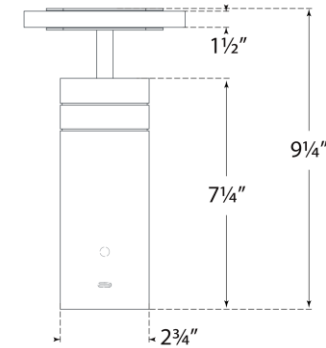

TEAR SHEET

Melange 9" Rechargeable Floating Disc Accent Lamp
Item # KW 3105BZ-ALB

Designer: Kelly Wearstler

Height: 9.25"

Width: 5"

Base: 2.75" Round

Finishes: AB, BZ, PN

Trim Options: ALB

Lightsource: Dedicated LED w/ Touch Dimmer at Back of Body

Wattage: 3w (80 - 240lm)

Weight: 5 Pounds

Note: Battery Operated | Alabaster is a Natural Stone | Variations in Color and Texture are Expected

Top View

Side View

Front View