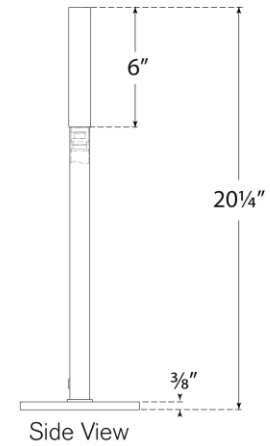

TEAR SHEET

Rousseau 20" Table Lamp

Item # KW 3280BZ-EC

Designer: Kelly Wearstler

Height: 20.25"

Width: 6"

Base: 6" Round

Finishes: AB, BZ, PN

Glass Options: EC

Lightsource: Dedicated LED w/ Touch Dimmer on Body

Wattage: 6w (150 - 700lm)

Weight: 5 Pounds

Front View

Side View

Top View