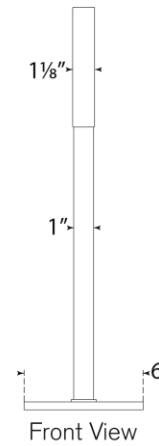

TEAR SHEET

Rousseau 20" Table Lamp

Item # KW 3280BZ-EC

Designer: Kelly Wearstler

Height: 20.25"

Width: 6"

Base: 6" Round

Finishes: AB, BZ, PN

Glass Options: EC

Lightsource: Dedicated LED w/ Touch Dimmer on Body

Wattage: 6w (150 - 700lm)

Weight: 5 Pounds

Front View

Side View

Top View