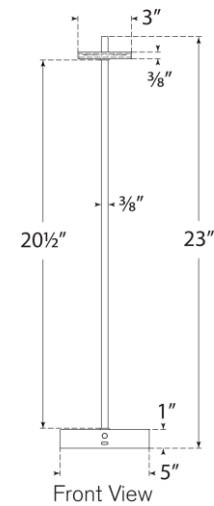

TEAR SHEET

Sene 23" Rechargeable Table Lamp

Item # KW 3752MBZ

Designer: Kelly Wearstler

Height: 23"

Width: 5"

Base: 5" Round

Finishes: MBR, MBZ, MPN

Lightsource: Dedicated LED w/ Touch Dimmer on Base

Wattage: 1.6w (60 - 240lm)

Weight: 3 Pounds

Note: Battery Operated

Top View

Front View