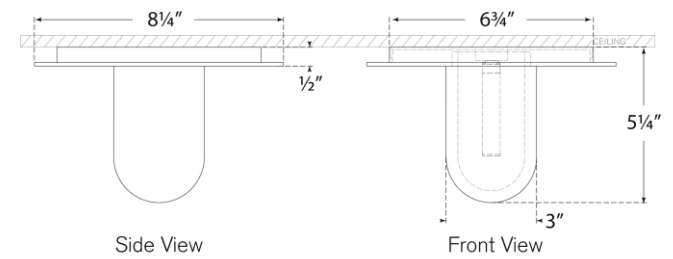

TEAR SHEET

Fosse 8" Flush Mount

Item # KW 4006BZ-ALB

Designer: Kelly Wearstler

Height: 5.25"

Width: 8.25"

Canopy: 6.75" Round

Finishes: AB, BZ, PN

Shade Treatments: ALB

Lightsource: Dedicated LED

Wattage: 3w (400lm)

Weight: 4 Pounds

Note: UL Only | Alabaster is a Natural Stone | Variations in Color and Texture are Expected

Bottom View