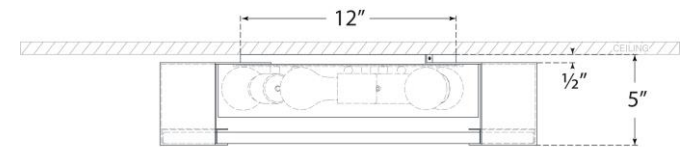

TEAR SHEET

Melange X-Large Flush Mount

Item # KW 4016BZ-ALB

Designer: Kelly Wearstler

Height: 5"

Width: 21"

Canopy: 12" Round

Finishes: AB, BZ, PN

Shade Treatments: ALB

Socket: 5 - E26 Keyless

Wattage: 5 - 15 LED A19

Weight: 36 Pounds

Note: Alabaster is a Natural Stone | Variations in Color and Texture are Expected | Special Installation Required

Side View