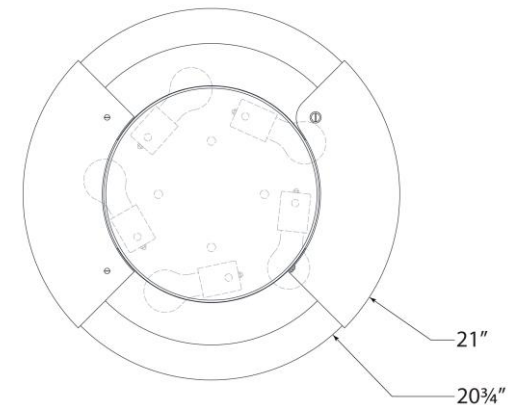

TEAR SHEET

Melange X-Large Flush Mount

Item # KW 4016BZ-ALB

Designer: Kelly Wearstler

Height: 5"

Width: 21"

Canopy: 12" Round

Finishes: AB, BZ, PN

Shade Treatments: ALB

Socket: 5 - E26 Keyless

Wattage: 5 - 15 LED A19

Weight: 36 Pounds

Note: Alabaster is a Natural Stone | Variations in Color and Texture are Expected | Special Installation Required

Side View

Top View