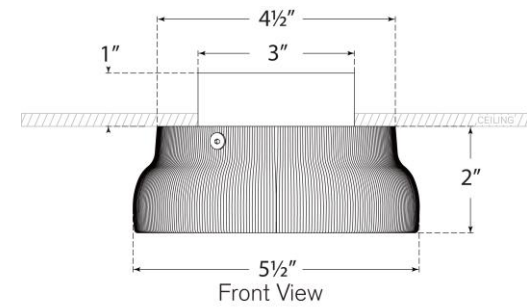

TEAR SHEET

Utopia 5" Solitaire Flush Mount

Item # KW 4030G-FRG

Designer: Kelly Wearstler

Height: 2"

Width: 5.5"

Canopy: 4.5" Round

Finishes: AI, G

Glass Options: FRG

Lightsource: Dedicated LED

Wattage: 12w (1100lm)

Weight: 1 Pound

Front View

Bottom View