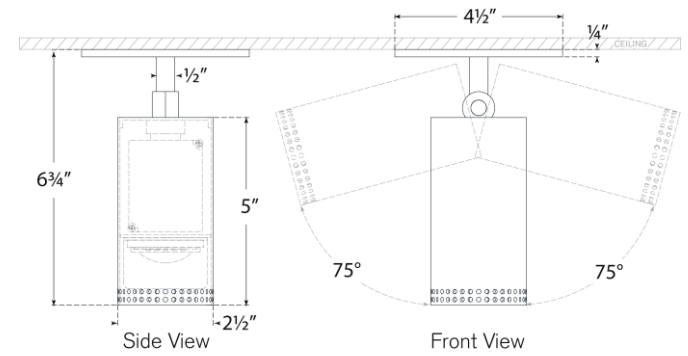

TEAR SHEET

Precision 3" Directional Monopoint Flush Mount

Item # KW 4059BZ

Designer: Kelly Wearstler

Height: 6.75"

Width: 2.5"

Canopy: 4.5" Round

Finishes: AB, BZ, PN

Glass Options: WG

Lightsource: Dedicated LED

Wattage: 6w (800lm)

Weight: 3 Pounds

Note: UL Only

Bottom View