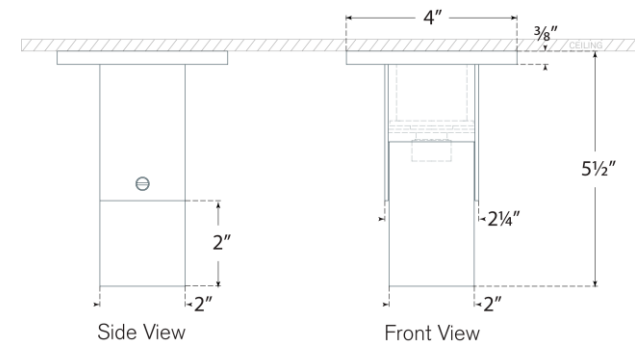

TEAR SHEET

Covet Short Monopoint Flush Mount

Item # KW 4116BZ-ALB

Designer: Kelly Wearstler

Height: 5.5"

Width: 2.25"

Canopy: 4" Square

Finishes: AB, BZ, PN

Shade Treatments: ALB

Lightsource: Dedicated LED

Wattage: 6w (800lm)

Weight: 2 Pounds

Note: UL Only | Requires Smaller Outlet Box | Alabaster is a Natural Stone | Variations in Color and Texture are Expected.

Bottom View