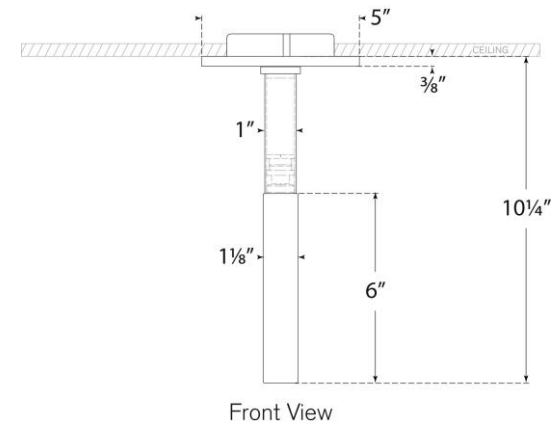

TEAR SHEET

Rousseau Monopoint Flush Mount

Item # KW 4282BZ-EC

Designer: Kelly Wearstler

Height: 10.25"

Width: 1"

Canopy: 5" Round

Finishes: AB, BZ, PN

Glass Options: EC

Lightsource: Dedicated LED

Wattage: 6w (700lm)

Weight: 2 Pounds

Bottom View