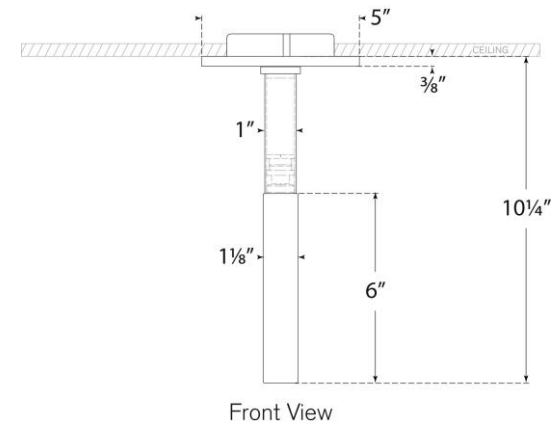

TEAR SHEET

Rousseau Monopoint Flush Mount

Item # KW 4282PN-EC

Designer: Kelly Wearstler

Height: 10.25"

Width: 1"

Canopy: 5" Round

Finishes: AB, BZ, PN

Glass Options: EC

Lightsource: Dedicated LED

Wattage: 6w (700lm)

Weight: 2 Pounds

Bottom View