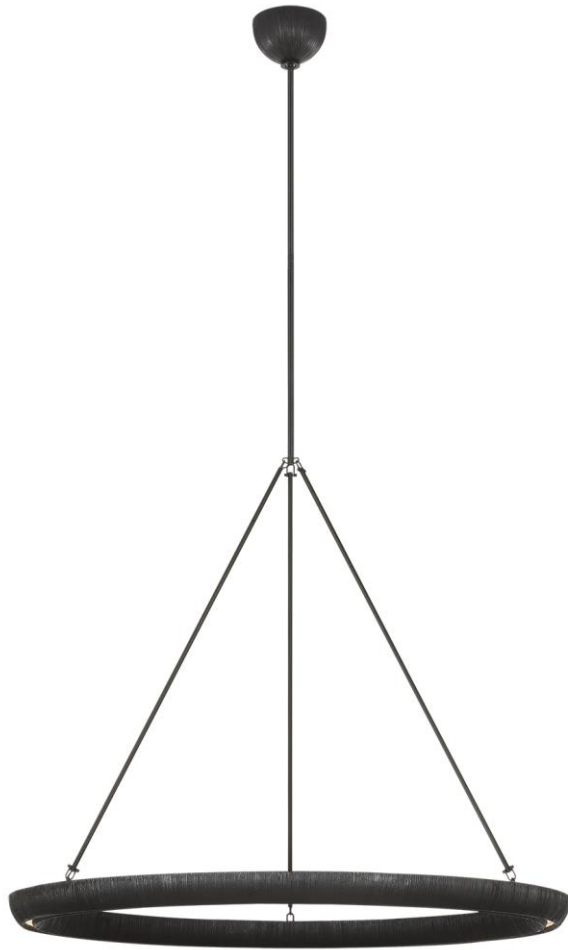

TEAR SHEET

Utopia 42" Ring Chandelier

Item # KW 5046AI

Designer: Kelly Wearstler

O/A Height: 80.25"

Fixture Height: 35.75"

Min. Custom Height: 47.75"

Width: 42"

Canopy: 5.75" Round

Finishes: AI, G

Lightsource: Dedicated LED

Wattage: 85w (11900lm)

Weight: 25 Pounds

Note: UL Only | Custom Height Available