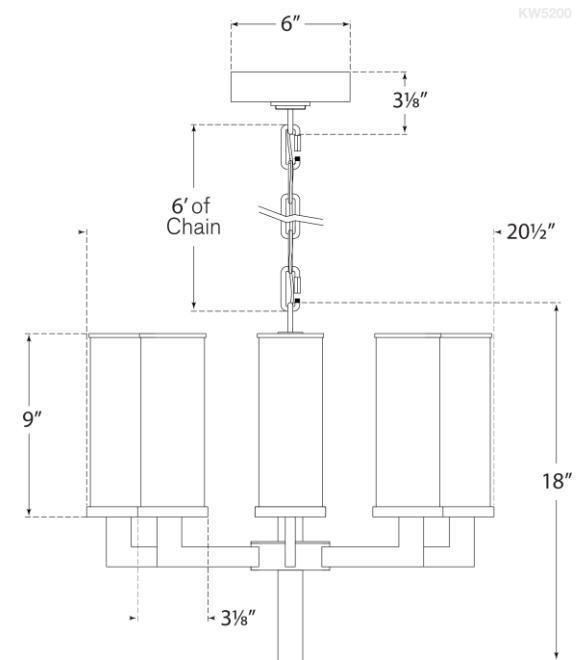

TEAR SHEET

Liaison Single Tier Chandelier

Item # KW 5200AB-CRG

Designer: Kelly Wearstler

Height: 18"

Width: 20.5"

Canopy: 6" Round

Finishes: AB, BZ, PN

Socket: 8 - E12 Candelabra

Wattage: 8 - 60 C11

Weight: 26 Pounds

VISUAL COMFORT & Co.