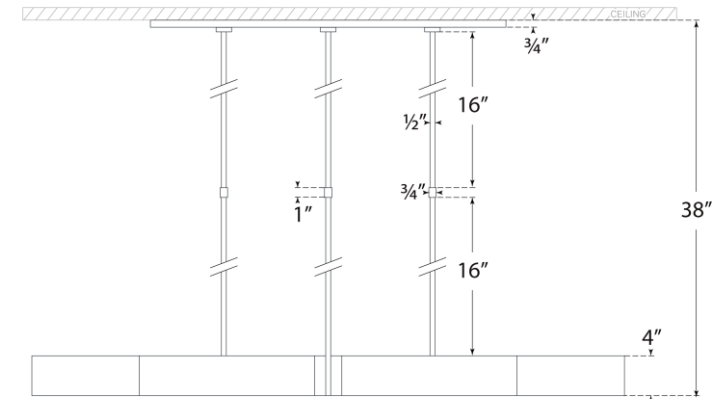

TEAR SHEET

Avant 60" Linear Pendant

Item # KW 5524BZ-FG

Designer: Kelly Wearstler

O/A Height: 38"

Fixture Height: 4"

Min. Custom Height: 10.25"

Width: 6.75" x 60"

Canopy: 6" x 36" Rectangle

Finishes: AB, BZ, PN

Glass Options: FG

Lightsource: Dedicated LED

Wattage: 30w (3600lm)

Weight: 38 Pounds

Note: Custom Height Available

Front View

Bottom View