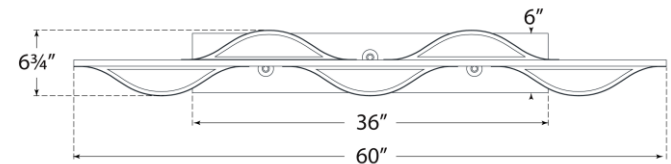

TEAR SHEET

Avant 60" Linear Pendant

Item # KW 5524BZ-FG

Designer: Kelly Wearstler

O/A Height: 38"

Fixture Height: 4"

Min. Custom Height: 10.25"

Width: 6.75" x 60"

Canopy: 6" x 36" Rectangle

Finishes: AB, BZ, PN

Glass Options: FG

Lightsource: Dedicated LED

Wattage: 30w (3600lm)

Weight: 38 Pounds

Note: Custom Height Available

Front View

Bottom View