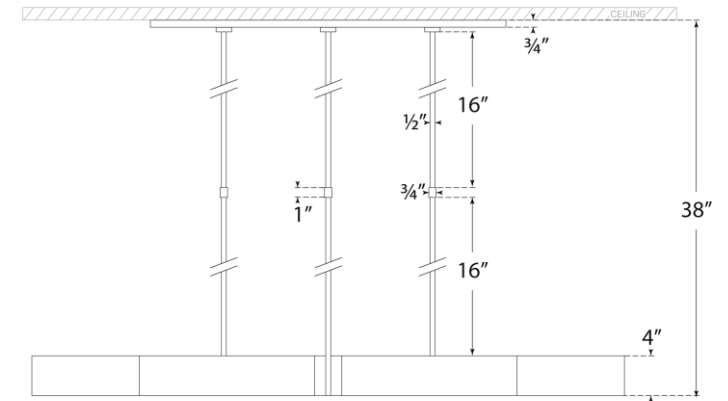

TEAR SHEET

Avant 60" Linear Pendant

Item # KW 5524PN-FG

Designer: Kelly Wearstler

O/A Height: 38"

Fixture Height: 4"

Min. Custom Height: 10.25"

Width: 6.75" x 60"

Canopy: 6" x 36" Rectangle

Finishes: AB, BZ, PN

Glass Options: FG

Lightsource: Dedicated LED

Wattage: 30w (3600lm)

Weight: 38 Pounds

Note: Custom Height Available

Front View

Bottom View