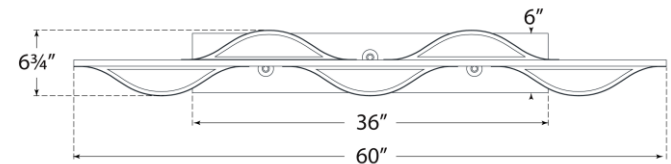

TEAR SHEET

Avant 60" Linear Pendant

Item # KW 5524PN-FG

Designer: Kelly Wearstler

O/A Height: 38"

Fixture Height: 4"

Min. Custom Height: 10.25"

Width: 6.75" x 60"

Canopy: 6" x 36" Rectangle

Finishes: AB, BZ, PN

Glass Options: FG

Lightsource: Dedicated LED

Wattage: 30w (3600lm)

Weight: 38 Pounds

Note: Custom Height Available

Front View

Bottom View