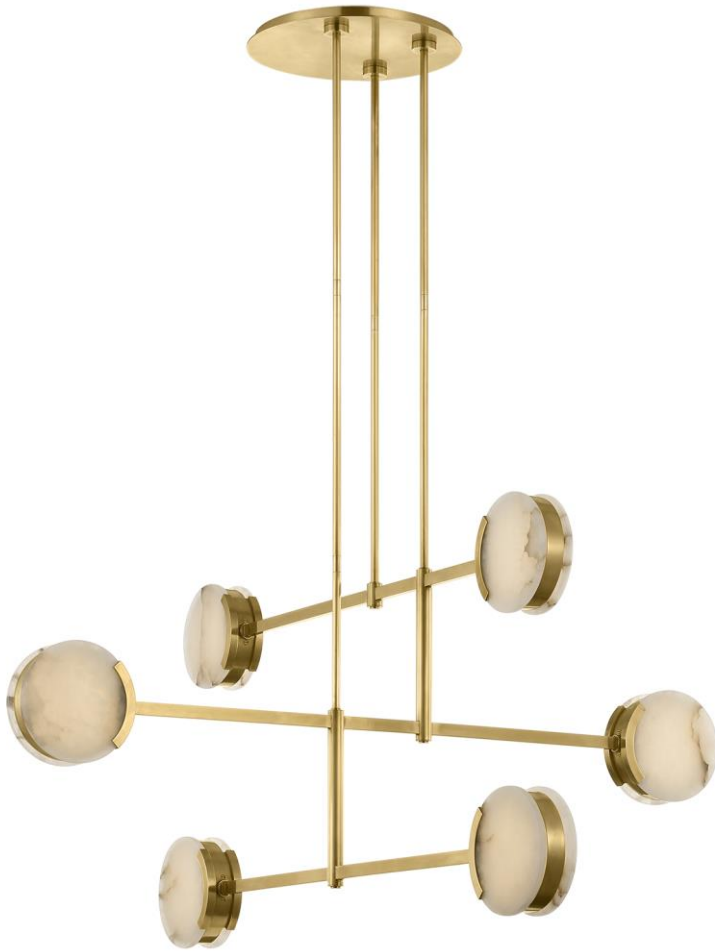

TEAR SHEET

Melange 54" Multi-Positional Chandelier

Item # KW 5609AB-ALB

Designer: Kelly Wearstler

O/A Height: 65.25"

Fixture Height: 25"

Min. Custom Height: 26.25"

Width: 54"

Canopy: 12" Round

Finishes: AB, BZ, PN

Trim Options: ALB

Lightsource: Dedicated LED

Wattage: 35w (4900lm)

Weight: 56 Pounds

Note: UL Only | Custom Height Available