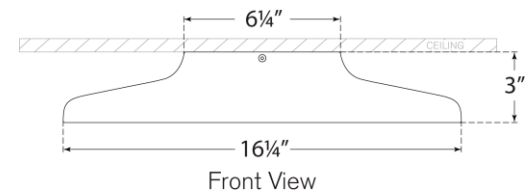

TEAR SHEET

Dot 16" Flush Mount

Item # PB 4003PN

Designer: Peter Bristol

Height: 2.75"

Width: 16.25"

Canopy: 6.25" Round

Finishes: MBK, NB, PN

Lightsource: Dedicated LED

Wattage: 25w (1900lm)

Weight: 8 Pounds

Bottom View