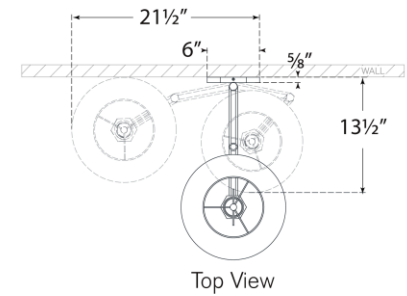

TEAR SHEET

Olivier Swing Arm Wall Light

Item # PCD 2005HAB-L

Designer: Paloma Contreras

Height: 14"

Width: 12"

Extension: 13" - 20.75"

Backplate: 5.25" x 6" Hexagon

Finishes: HAB, PN

Shade Treatments: L

Shade Details: 7" x 12" x 9"

Socket: E26 Dimmer

Wattage: 15 LED A19

Weight: 7 Pounds

Note: Cord Cover Included

Top View

Side View

Front View