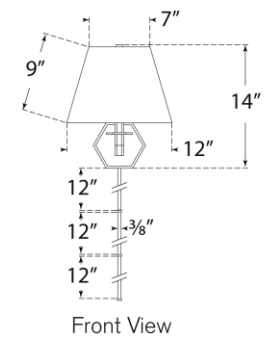

TEAR SHEET

Olivier Swing Arm Wall Light

Item # PCD 2005HAB-L

Designer: Paloma Contreras

Height: 14"

Width: 12"

Extension: 13" - 20.75"

Backplate: 5.25" x 6" Hexagon

Finishes: HAB, PN

Shade Treatments: L

Shade Details: 7" x 12" x 9"

Socket: E26 Dimmer

Wattage: 15 LED A19

Weight: 7 Pounds

Note: Cord Cover Included

Top View

Side View

Front View