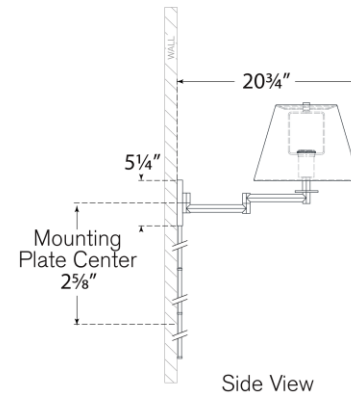

TEAR SHEET

Olivier Swing Arm Wall Light

Item # PCD 2005HAB-L

Designer: Paloma Contreras

Height: 14"

Width: 12"

Extension: 13" - 20.75"

Backplate: 5.25" x 6" Hexagon

Finishes: HAB, PN

Shade Treatments: L

Shade Details: 7" x 12" x 9"

Socket: E26 Dimmer

Wattage: 15 LED A19

Weight: 7 Pounds

Note: Cord Cover Included

Top View

Side View

Front View