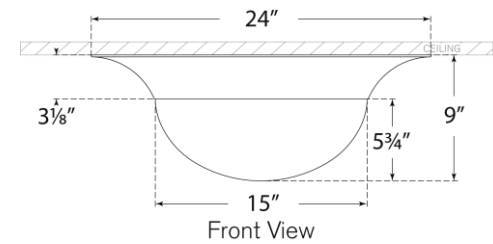

TEAR SHEET

Cluny 24" Flush Mount

Item # PCD 4002HAB-WG

Designer: Paloma Contreras

Height: 9"

Width: 24"

Canopy: 24" Round

Finishes: BZ, HAB, PN

Glass Options: WG

Lightsource: Dedicated LED

Wattage: 45w (5400lm)

Weight: 23 Pounds

Bottom View