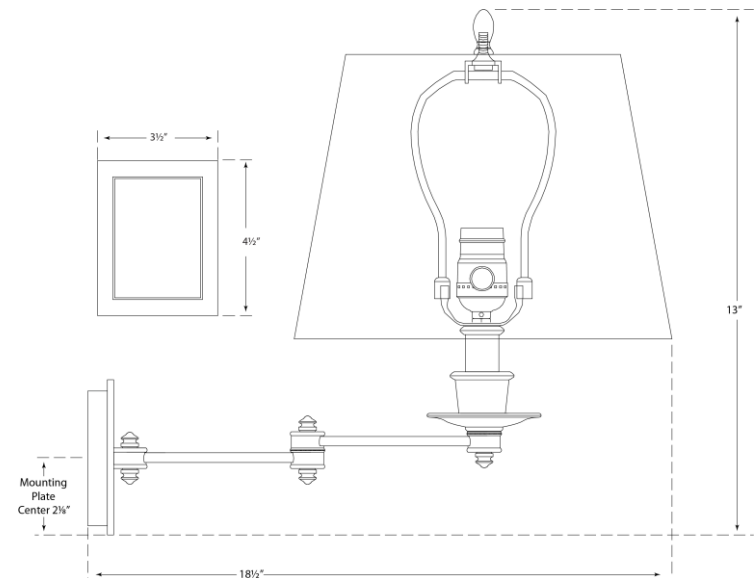

TEAR SHEET

Triple Swing Arm Wall Lamp

Item # S 2000AN-S

Designer: Visual Comfort

Height: 13"

Width: 17.5"

Extension: 18.5"

Backplate: 3.5" x 4.5" Rectangle

Finishes: AN, BZ, HAB, PN

Shade Treatments: L, S

Shade Details: 8" x 11" x 8.4"

Socket: E26 Dimmer

Wattage: 100 A19

Weight: 6 Pounds

Note: Cord Cover Included | Requires Smaller Outlet Box

VISUAL COMFORT & Co.