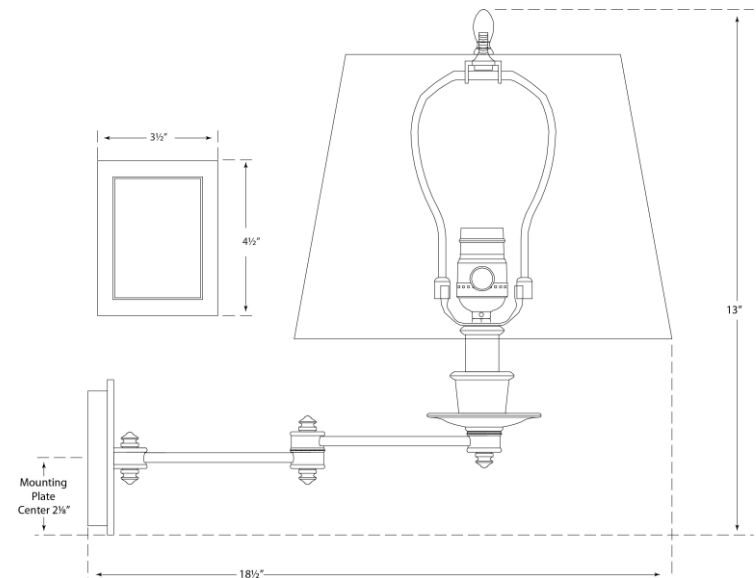

## Triple Swing Arm Wall Lamp

Item # S 2000BZ-S

Designer: Visual Comfort

Height: 13"

Width: 17.5"

Extension: 18.5"

Backplate: 3.5" x 4.5" Rectangle

Finishes: AN, BZ, HAB, PN

Shade Treatments: L, S

Shade Details: 8" x 11" x 8.4"

Socket: E26 Dimmer

Wattage: 100 A19

Weight: 8 Pounds

Note: Cord Cover Included | Requires Smaller Outlet Box

VISUAL COMFORT & Co.