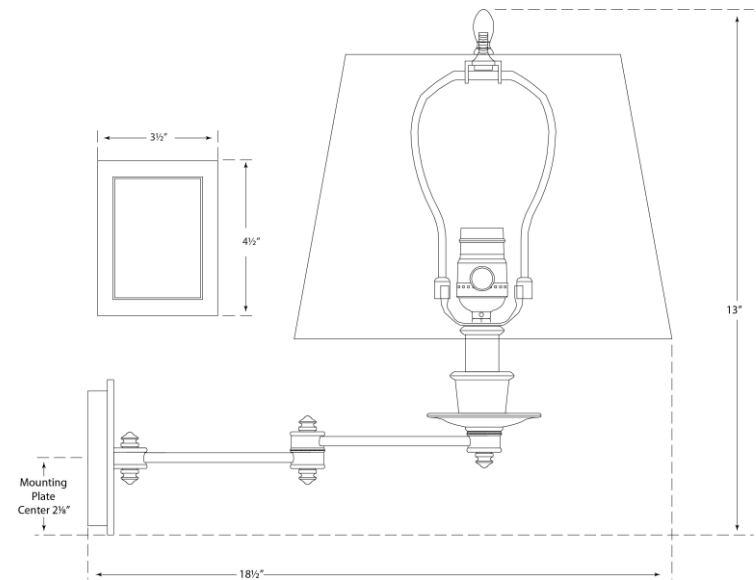

## Triple Swing Arm Wall Lamp

Item # S 2000PN-S

Designer: Visual Comfort

Height: 13"

Width: 17.5"

Extension: 18.5"

Backplate: 3.5" x 4.5" Rectangle

Finishes: AN, BZ, HAB, PN

Shade Treatments: L, S

Shade Details: 8" x 11" x 8.4"

Socket: E26 Dimmer

Wattage: 100 A19

Weight: 8 Pounds

Note: Cord Cover Included | Requires Smaller Outlet Box

VISUAL COMFORT & Co.