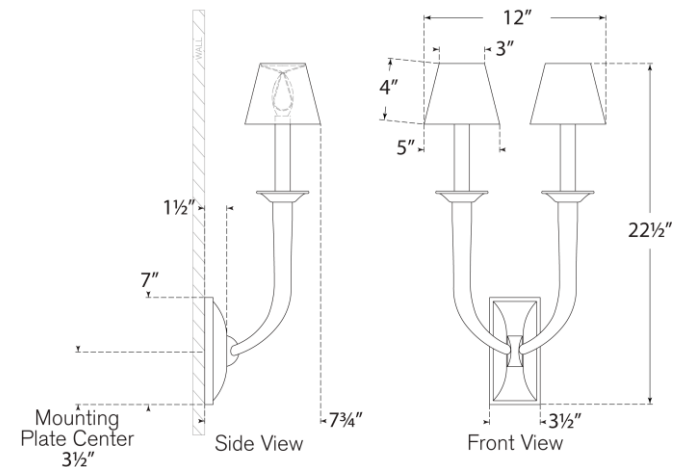

TEAR SHEET

French Deco Horn Double Sconce

Item # S 2021BZ-NP

Designer: Visual Comfort

Height: 22.5"

Width: 12"

Extension: 7.75"

Backplate: 3.25" x 7" Rectangle

Finishes: AN, BZ, HAB, PN

Shade Treatments: L, NP

Shade Details: 3" x 5" x 4"

Socket: 2 - E12 Candelabra

Wattage: 2 - 60 B11

Weight: 6 Pounds

Note: Requires Smaller Outlet Box

Top View

Side View

Front View