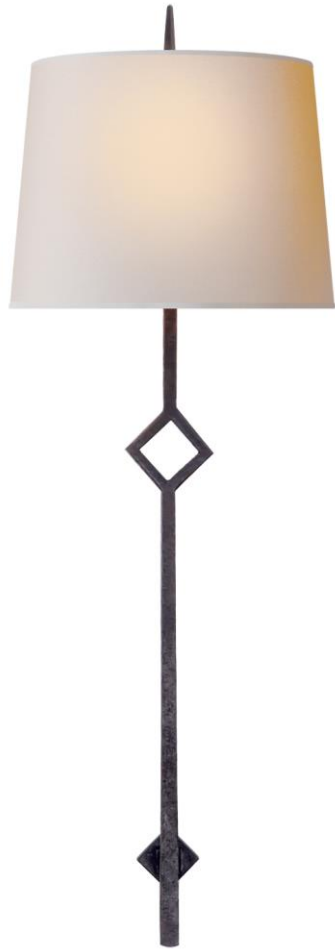

TEAR SHEET

Cranston Large Sconce

Item # S 2408AI-NP

Designer: Visual Comfort

Height: 37"

Width: 13"

Extension: 4.75"

Backplate: 4.25" Round

Finishes: AI, GI

Shade Treatments: L, NP

Shade Details: 11" x 13" x 9.5" Oval Shield

Socket: E26 Keyless

Wattage: 75 A19

Weight: 5 Pounds