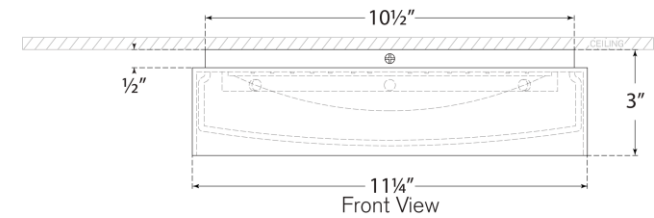

TEAR SHEET

Shaw Small Flush

Item # S 4041G

Designer: Visual Comfort

Height: 3"

Width: 11.25"

Canopy: 10.5" Round

Finishes: BLK, BSL, G, WHT

Glass Options: WG

Lightsource: Dedicated LED

Wattage: 36w (2800lm)

Weight: 6 Pounds

Bottom View