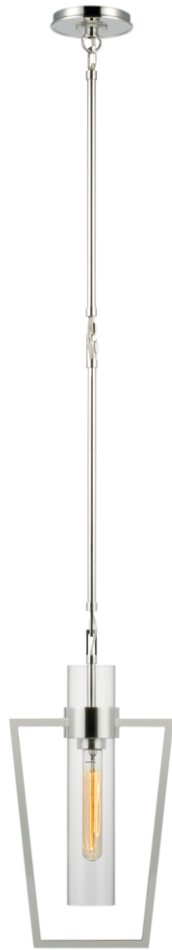

TEAR SHEET

Presidio Petite Caged Pendant

Item # S 5676PN-CG

Designer: Ian K. Fowler

O/A Height: 53.25"

Fixture Height: 17.75"

Min. Custom Height: 25.25"

Width: 9.25"

Canopy: 4.5" Round

Finishes: BZ, HAB, PN

Glass Options: CG, WG

Socket: E26 Keyless

Wattage: 8 LED T10

Weight: 6 Pounds

Note: Custom Height Available