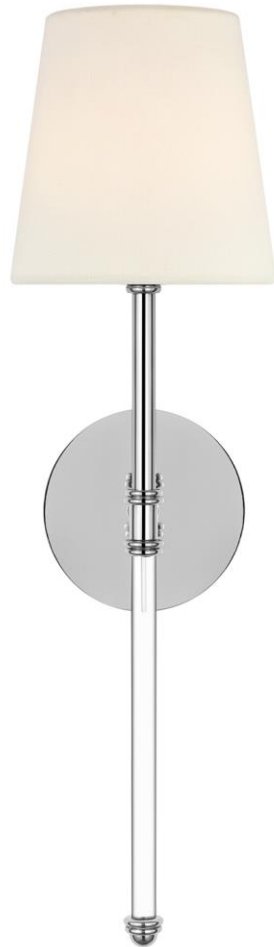

TEAR SHEET

Camille 20" Cordless Sconce

Item # SK 2019PN-L-CL

Designer: Suzanne Kasler

Height: 20.75"

Width: 6.5"

Extension: 7"

Backplate: 4.5" Round

Finishes: BZ, HAB, PN

Shade Treatments: L

Shade Details: 4.5" x 6.5" x 6.75"

Lightsource: Rechargeable LED w/ Touch Dimmer

Wattage: 1.7w (60 - 250lm)

Weight: 3 Pounds

Note: Remote Compatible Rechargeable LED Lightsource Included | Charging Cable Included | Remote Control Sold Separately